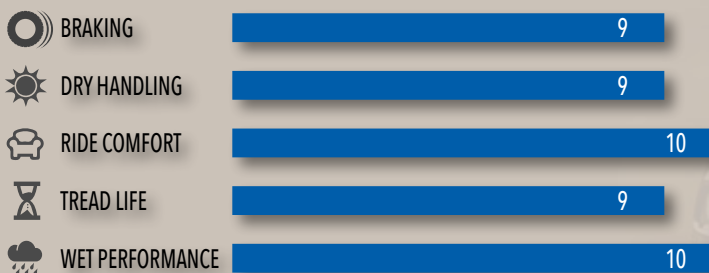

PERFORMANCE