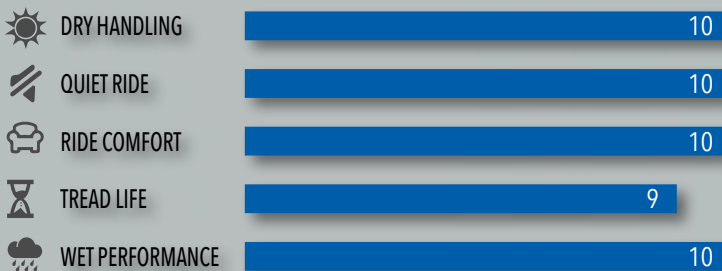

SIZES

- Available in the most popular High-Performance and Ultra High-Performance 15" - 22" V, Y & W-rated sizes

FITS

- Performance sedans, sport coupes, and SUVs

Ultra Sport 3

Ultra Sport 4

PERFORMANCE

ULTRA SPORT 3 / ULTRA SPORT 4 PERFORMANCE