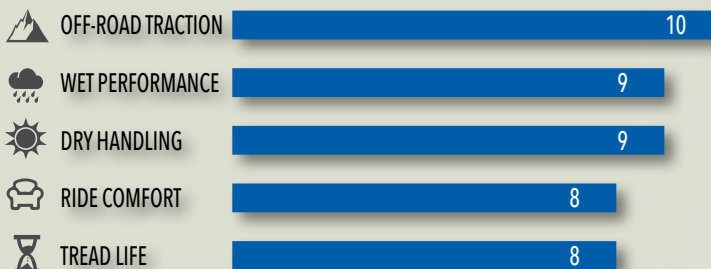

PERFORMANCE