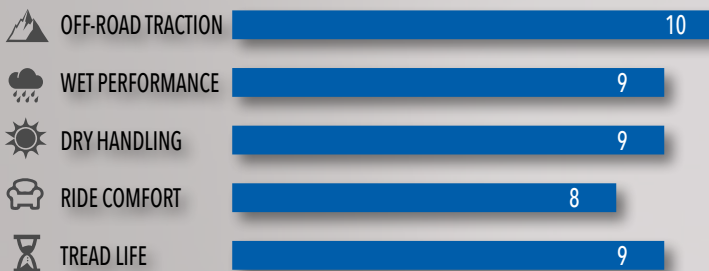

PERFORMANCE