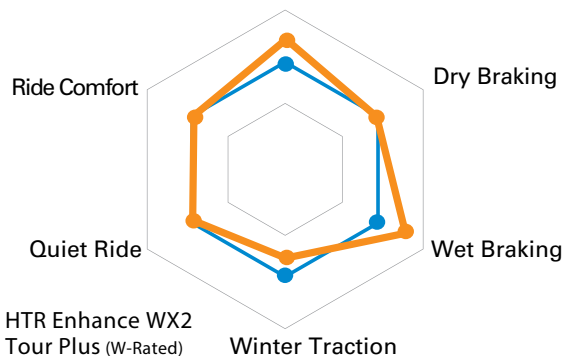

WARRANTY

55,000-Mile / 90,000-KM Treadwear for All Sizes

2-Year, 24-Hour Tire Roadside Assistance

1-Year Tire Road Hazard Protection Plan

45-Day Test Drive

Defect Replacement for the Life of Usable Tread