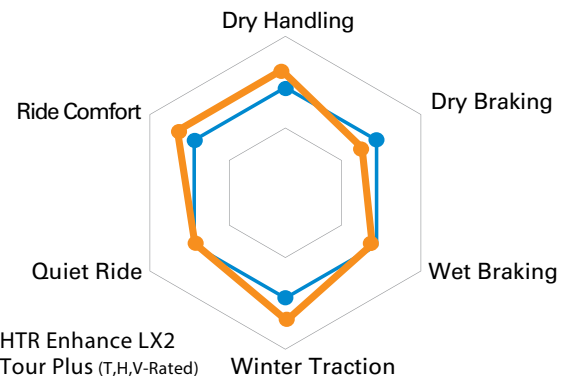

WARRANTY

90,000-Mile / 140,000-KM Treadwear for T-Rated

75,000 / 120,000-KM Mile Treadwear for H & V-Rated

2-Year, 24/7 Tire Roadside Assistance

1-Year Tire Road Hazard Protection Plan

45-Day Test Drive

Defect Replacement for the Life of Usable Tread