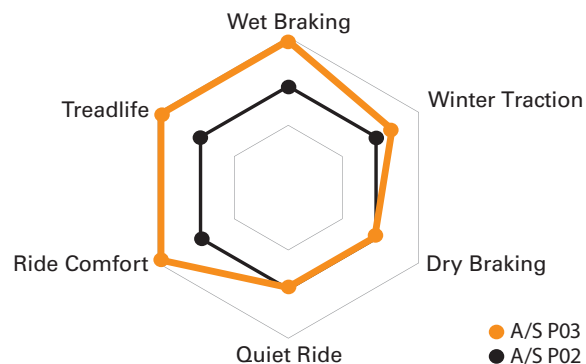

WARRANTY

65,000-Mile / 105,000-km Treadwear for H & V-Rated Sizes

45,000-Mile / 72,000-km Treadwear for W-Rated Sizes

2-Year, 24/7 Tire Roadside Assistance

1-Year Tire Road Hazard Protection Plan

Free 30-Day Test Drive

Free Lifetime Replacement for Workmanship and Material Defects